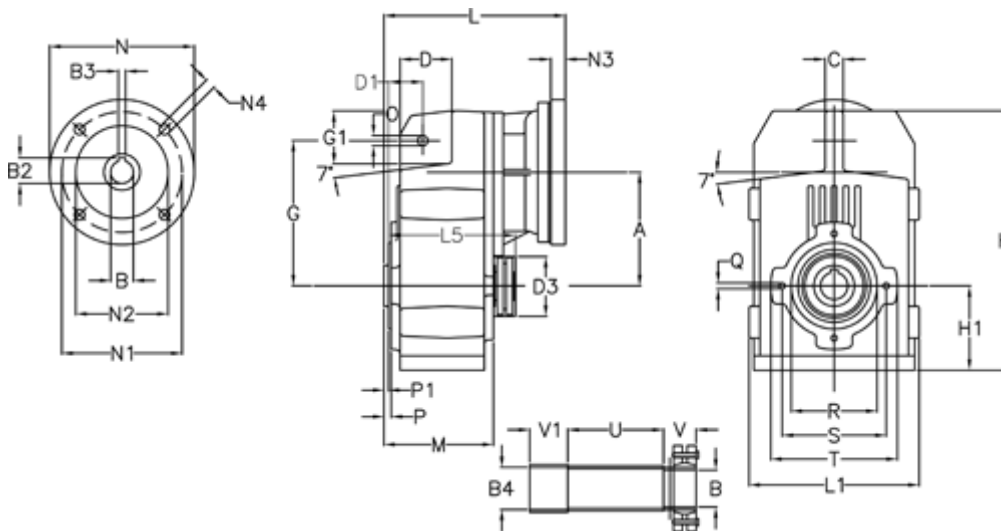

Article number: 29560210545230

Description: Shaft mounted gear  
A253S-105,4-P80B5

## Measures

A = 128.75	D1 = 43.5	I5 = 197.5	P1 = 3.5	V1 = 40
B = 31	d3 = 83	M = 135.5	Q = M10x14	
B1 = 19	G = 162	N = 200	R = 110	
B2 = 21.8	G1 = 58.0	N1 = 165	S = 130	
B3 = 6	H = 290.5	N2 = 130	T = 150	
B4 = 32	H1 = 93.5	N4 = M10x20	Tightening torque N m = 14.5	
C = 20	L = 232.5	O = 13	U = 96.0	
D = 57.0	L1 = 188	P = 6.0	V = 38	